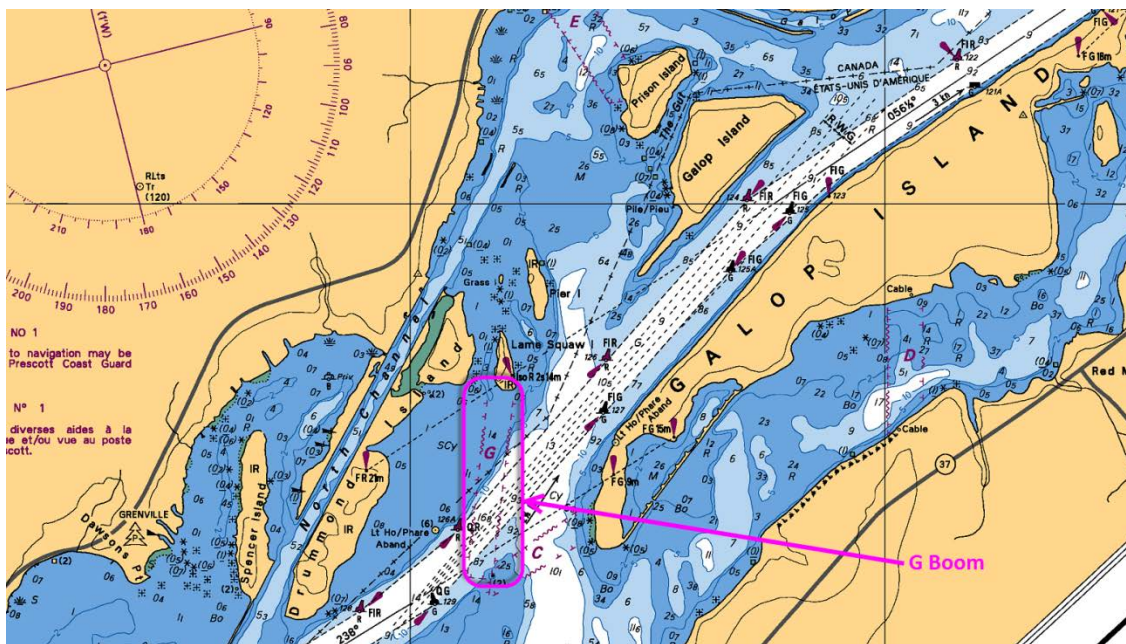

Temporary Speed Reduction Near Galop Island

OPG will be performing maintenance work in the vicinity of the G Boom over the next week. As a result, mariners are asked to transit at slowest safe speed in the vicinity of the G boom when workers are present.

Thank you for your collaboration.