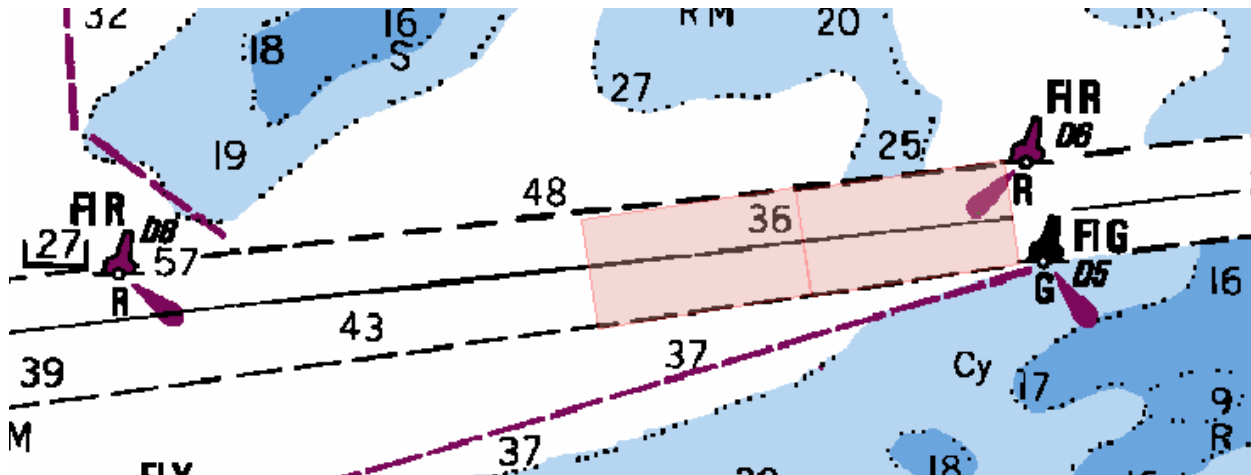

The Great Lakes - St. Lawrence Seaway System
Le réseau Grands Lacs - Voie maritime du Saint-Laurent

2010 - Notice to Shipping # 27

MAISONNEUVE REGION
MONTREAL / LAKE ONTARIO SECTION

Anchor lost in main channel on Lake St-Francis below St-Zotique anchorage

A stern anchor has been lost above buoy D5 in the main channel on Lake St Francis. The reported position is as follows:

45 degrees 13.72 min North and 73 degrees 12.68 min West

During the search and recovery period, we are asking that mariners do not transit over the position given and do not meet, or exceed 10 knots, the area a half mile above and below D5.