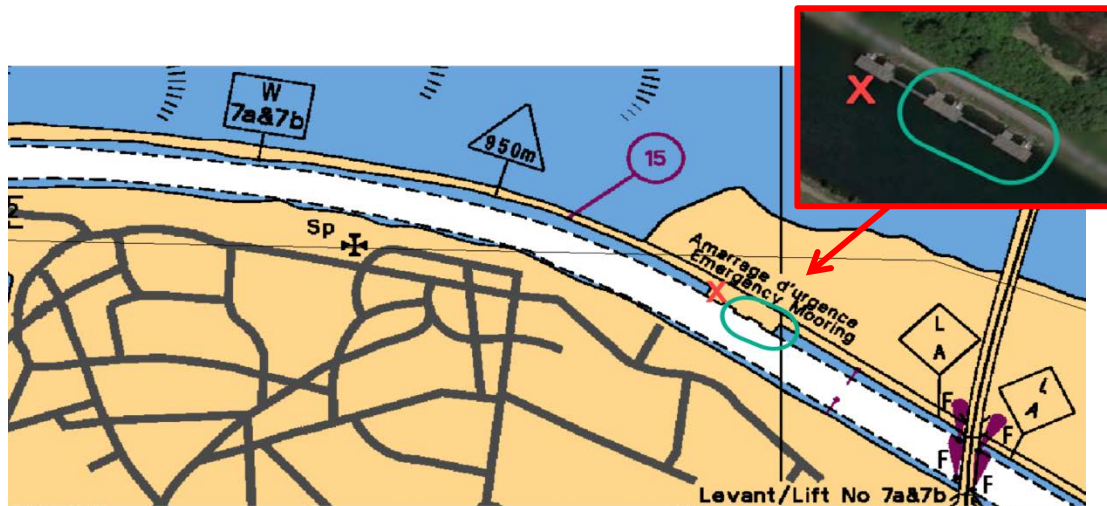

**The Great Lakes - St. Lawrence Seaway System**  
***Le réseau Grands Lacs - Voie maritime du Saint-Laurent***

Notice to Shipping NO. 13 - 2021

MAISONNEUVE REGION  
MONTREAL / LAKE ONTARIO SECTION

**Emergency Wharf above CPR Bridge (Bridges 7a/7b)**

Mariners are advised to proceed at the slowest safe speed when transiting near the emergency wharf above CPR Bridge (Bridges 7a/7b).

Mariners are also advised that the emergency wharf section farthest upstream of the CPR Bridge is not available for use until further notice. The remaining two sections of wharf can only be used in extreme emergencies.