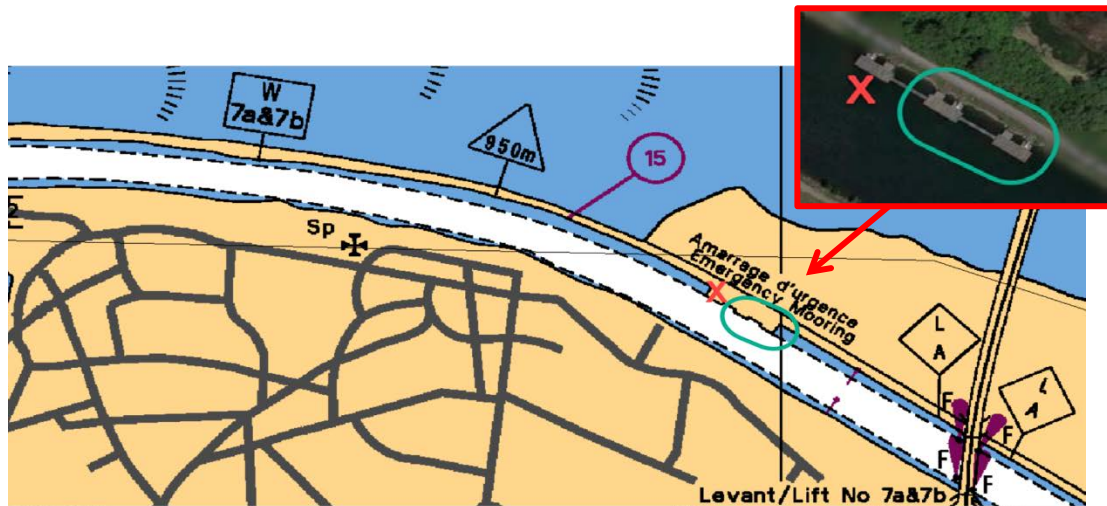

The Great Lakes - St. Lawrence Seaway System
Le réseau Grands Lacs - Voie maritime du Saint-Laurent

Notice to Shipping NO. 13 - 2021

MAISONNEUVE REGION
MONTREAL / LAKE ONTARIO SECTION

Emergency Wharf above CPR Bridge (Bridges 7a/7b) (Cancelled 2021/05/31)

Mariners are advised to proceed at the slowest safe speed when transiting near the emergency wharf above CPR Bridge (Bridges 7a/7b).

Mariners are also advised that the emergency wharf section farthest upstream of the CPR Bridge is not available for use until further notice. The remaining two sections of wharf can only be used in extreme emergencies.