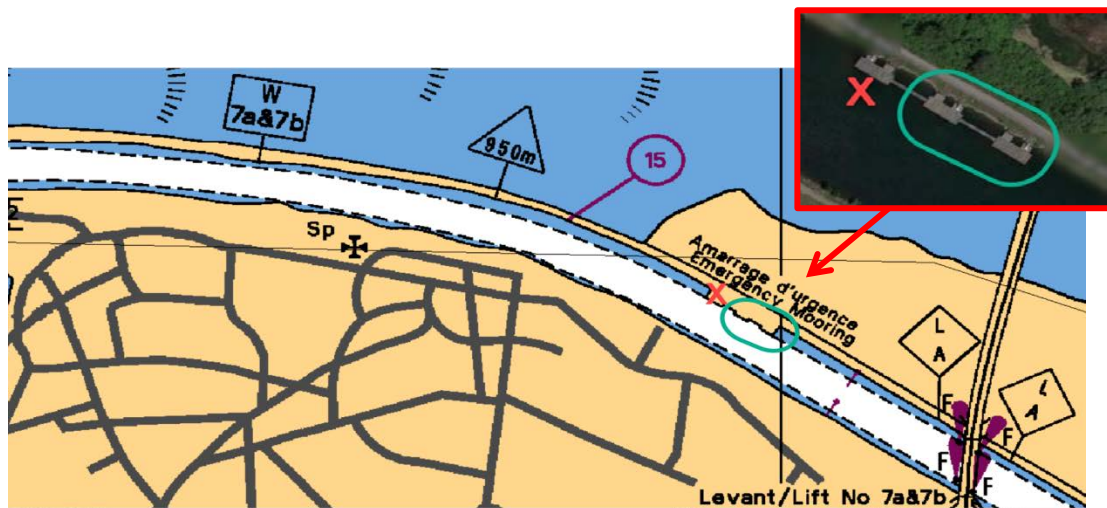

The Great Lakes - St. Lawrence Seaway System
Le réseau Grands Lacs - Voie maritime du Saint-Laurent

Notice to Shipping # 19 - 2021

MAISONNEUVE REGION
MONTREAL / LAKE ONTARIO SECTION

Emergency Wharf above CPR Bridge (Bridges 7a/7b) - Revised (Cancelled 2021/10/06)

Mariners are advised to proceed at the slowest safe speed when transiting near the emergency wharf above CPR Bridge (Bridges 7a/7b).

Mariners are also advised that the emergency wharf section farthest upstream of the CPR Bridge is not available for use until further notice. The remaining two sections of wharf can only be used in extreme emergencies.