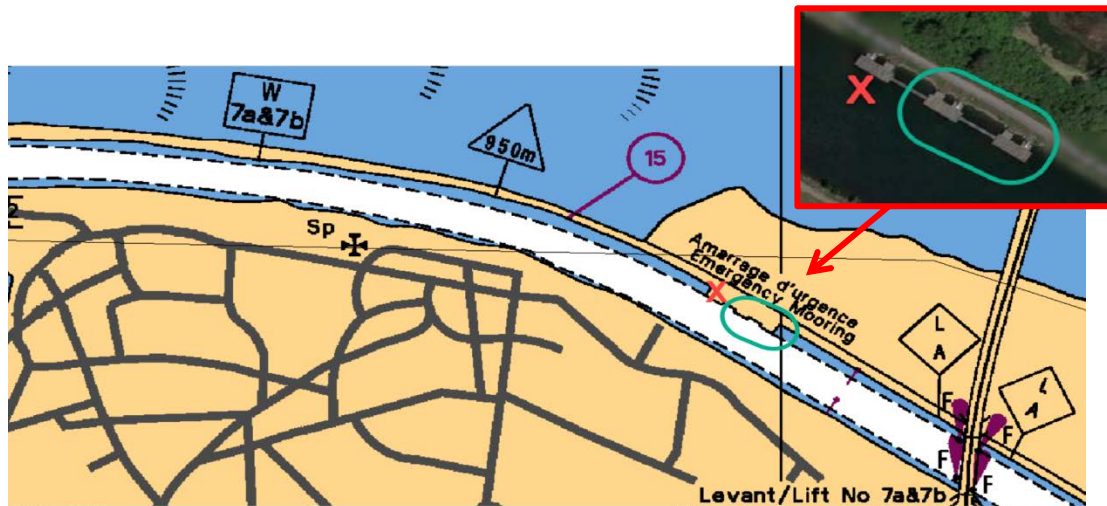

The Great Lakes - St. Lawrence Seaway System
Le réseau Grands Lacs - Voie maritime du Saint-Laurent

Notice to Shipping # 19 - 2021

MAISONNEUVE REGION
MONTREAL / LAKE ONTARIO SECTION

Emergency Wharf above CPR Bridge (Bridges 7a/7b) - Revised

Mariners are advised to proceed at the slowest safe speed when transiting near the emergency wharf above CPR Bridge (Bridges 7a/7b).

Mariners are also advised that the emergency wharf section farthest upstream of the CPR Bridge is not available for use until further notice. The remaining two sections of wharf can only be used in extreme emergencies.