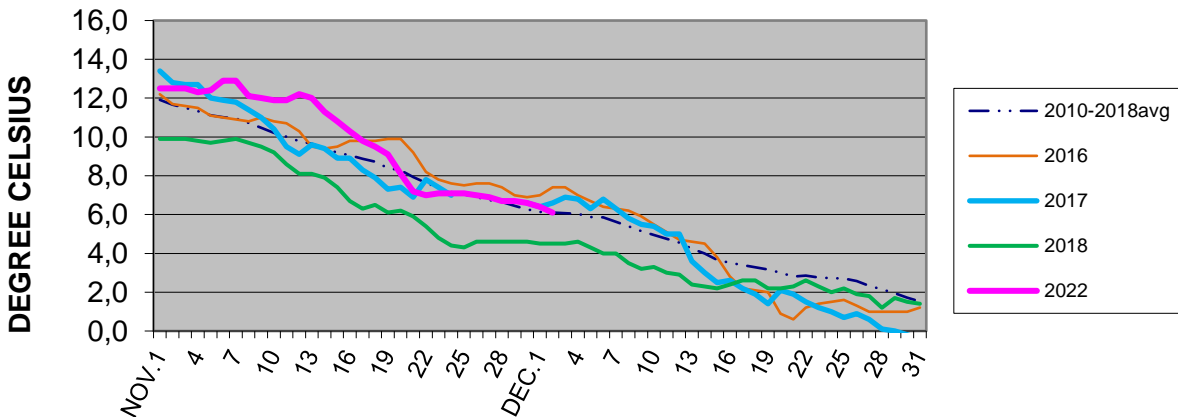

IROQUOIS WATER TEMPERATURES CLOSING 2022