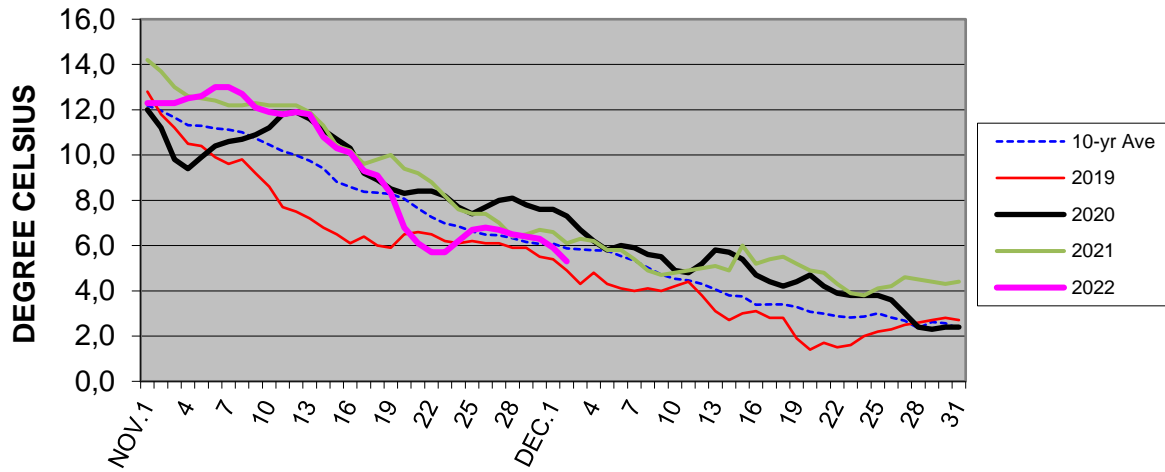

PORT COLBORNE WATER TEMPERATURES CLOSING 2022