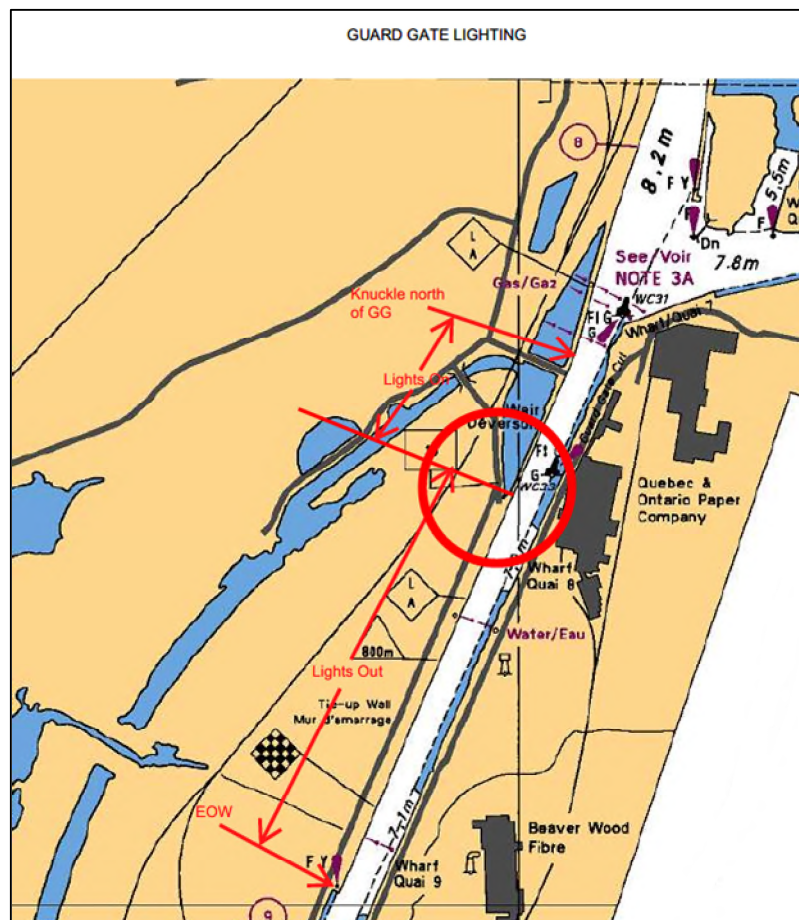

The Great Lakes - St. Lawrence Seaway System
Le réseau Grands Lacs - Voie maritime du Saint-Laurent

2024 - NOTICE TO SHIPPING #12

NIAGARA REGION
WELLAND CANAL

Lighting in Reach Above Lock 7 Along the Guard Gate Wall

Please be advised that until further notice there is no lighting along a portion of the Guard Gate south west wall between the end of wall light and the lighting at the old Guard Gate building. Mariners are asked to exercise caution when transiting the area at night and when visibility is impaired.